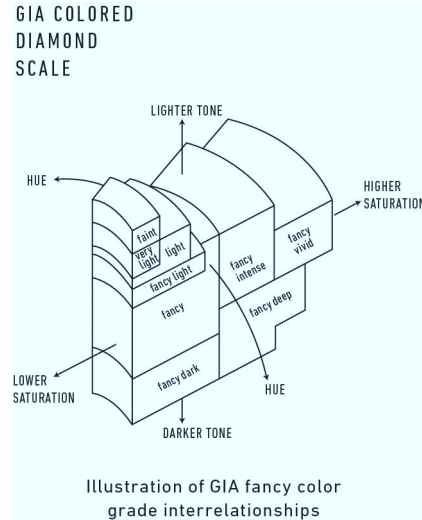

GIA COLORED DIAMOND REPORT

February 24, 2015
Report Type ..... **Identification and Origin Report**
GIA Report Number **1162987565**
Shape and Cutting Style ..... **Pear Brilliant**
Measurements ..... **3.72 x 2.49 x 1.51 mm**
Carat Weight ..... **0.08 carat**
Color Grade ..... **Fancy Intense Pink**
Color Origin ..... **Natural**
Color Distribution ..... **Even**

ADDITIONAL INFORMATION

The results documented in this report refer only to the diamond described, and were obtained using the techniques and equipment used by GIA at the time of examination. This report is not a guarantee or valuation. For additional information and important limitations and disclaimers, please see www.gia.edu/terms or call +1 800 421 7250 or +1 760 603 4500. ©2014 Gemological Institute of America, Inc.

reportcheck.gia.edu