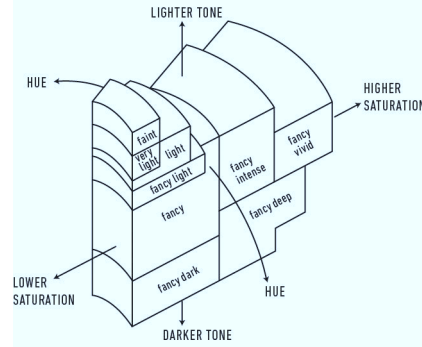

GIA COLORED DIAMOND REPORT

January 22, 2015  
 Report Type ..... Identification and Origin Report  
 GIA Report Number ..... 2165949243  
 Shape and Cutting Style ..... Oval Brilliant  
 Measurements ..... 10.98 x 8.70 x 5.77 mm  
 Carat Weight ..... 3.81 carat  
 Color Grade ..... Fancy Black  
 Color Origin ..... Natural  
 Color Distribution ..... Even

ADDITIONAL INFORMATION

GIA COLORED  
DIAMOND  
SCALE

Illustration of GIA fancy color grade interrelationships

The results documented in this report refer only to the diamond described, and were obtained using the techniques and equipment used by GIA at the time of examination. This report is not a guarantee or valuation. For additional information and important limitations and disclaimers, please see [www.gia.edu/terms](http://www.gia.edu/terms) or call +1 800 421 7250 or +1 760 603 4500. ©2014 Gemological Institute of America, Inc.