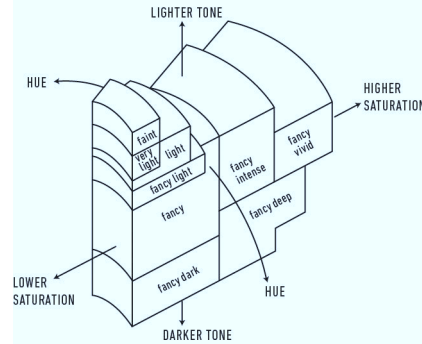

GIA COLORED DIAMOND REPORT

January 23, 2015
 Report Type Identification and Origin Report
 GIA Report Number 1162926329
 Shape and Cutting Style Pear Brilliant
 Measurements 4.39 x 2.54 x 1.23 mm
 Carat Weight 0.10 carat
 Color Grade Fancy Pink
 Color Origin Natural
 Color Distribution Even

ADDITIONAL INFORMATION

**GIA COLORED
DIAMOND
SCALE**

Illustration of GIA fancy color grade interrelationships

The results documented in this report refer only to the diamond described, and were obtained using the techniques and equipment used by GIA at the time of examination. This report is not a guarantee or valuation. For additional information and important limitations and disclaimers, please see www.gia.edu/terms or call +1 800 421 7250 or +1 760 603 4500. ©2014 Gemological Institute of America, Inc.