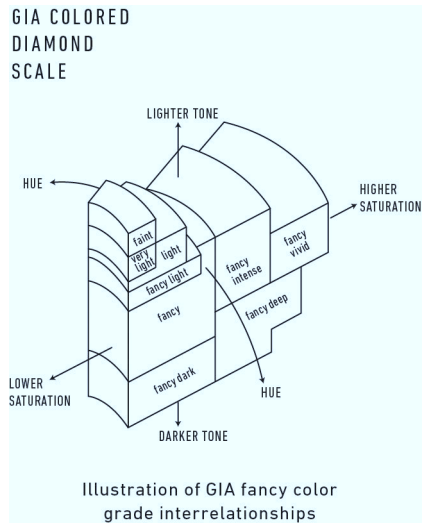

GIA REPORT
2165129540

Verify this report at gia.edu

FACSIMILE

GIA COLORED DIAMOND REPORT

May 28, 2014
Report Type .....Identification and Origin Report
GIA Report Number 2165129540
Shape and Cutting Style ..... Cut-Cornered Rectangular
                                                                                          Modified Brilliant
Measurements ..... 3.01 x 2.67 x 1.72 mm
Carat Weight ..... 0.13 carat
Color Grade ..... Fancy Pink-Purple
Color Origin ..... Natural
Color Distribution ..... Even
Inscription(s): GIA 2165129540

ADDITIONAL INFORMATION

reportcheck.gia.edu

The results documented in this report refer only to the diamond described, and were obtained using the techniques and equipment used by GIA at the time of examination. This report is not a guarantee or valuation. For additional information and important limitations and disclaimers, please see www.gia.edu/terms or call +1 800 421 7250 or +1 760 603 4500. ©2014 Gemological Institute of America, Inc.

THE SECURITY FEATURES IN THIS DOCUMENT, INCLUDING THE HOLOGRAM, SECURITY SCREEN AND MICROPRINT LINES, IN ADDITION TO THOSE NOT LISTED, EXCEED DOCUMENT SECURITY INDUSTRY GUIDELINES.